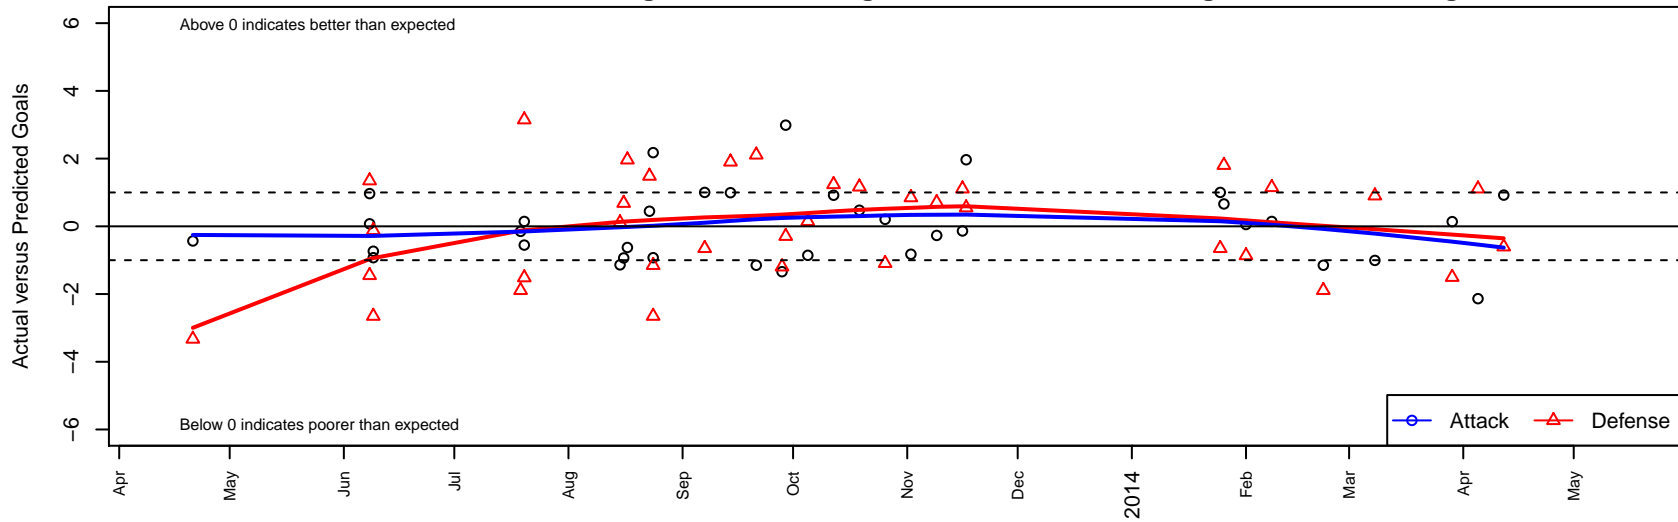

# Snohomish United Red B00

Snohomish Youth SC  
 Snohomish, WA  
 B00 total strength=694  
 attack=0.84 defense=0.57  
 fall league = RCL B00 Div 4, Spr RCL B00 Div 4  
 notes= Thilmony 2013  
 alt names used:  
 Snohomish United Red B00  
 Snohomish United Red  
 Snohomish United B00 Red A  
 SNOHOMISH UNITED B00 RED THILMONY ('  
 19 Snohomish United B00 Red Thilmony  
 SNOHOMISH UNITED RED B

**Snohomish United Red B00**  
 Dots are actual minus expected GF (blue circles) and GA (red triangles).  
 Blue line is smoothed change in attack strength. Red is smoothed change in defense strength.